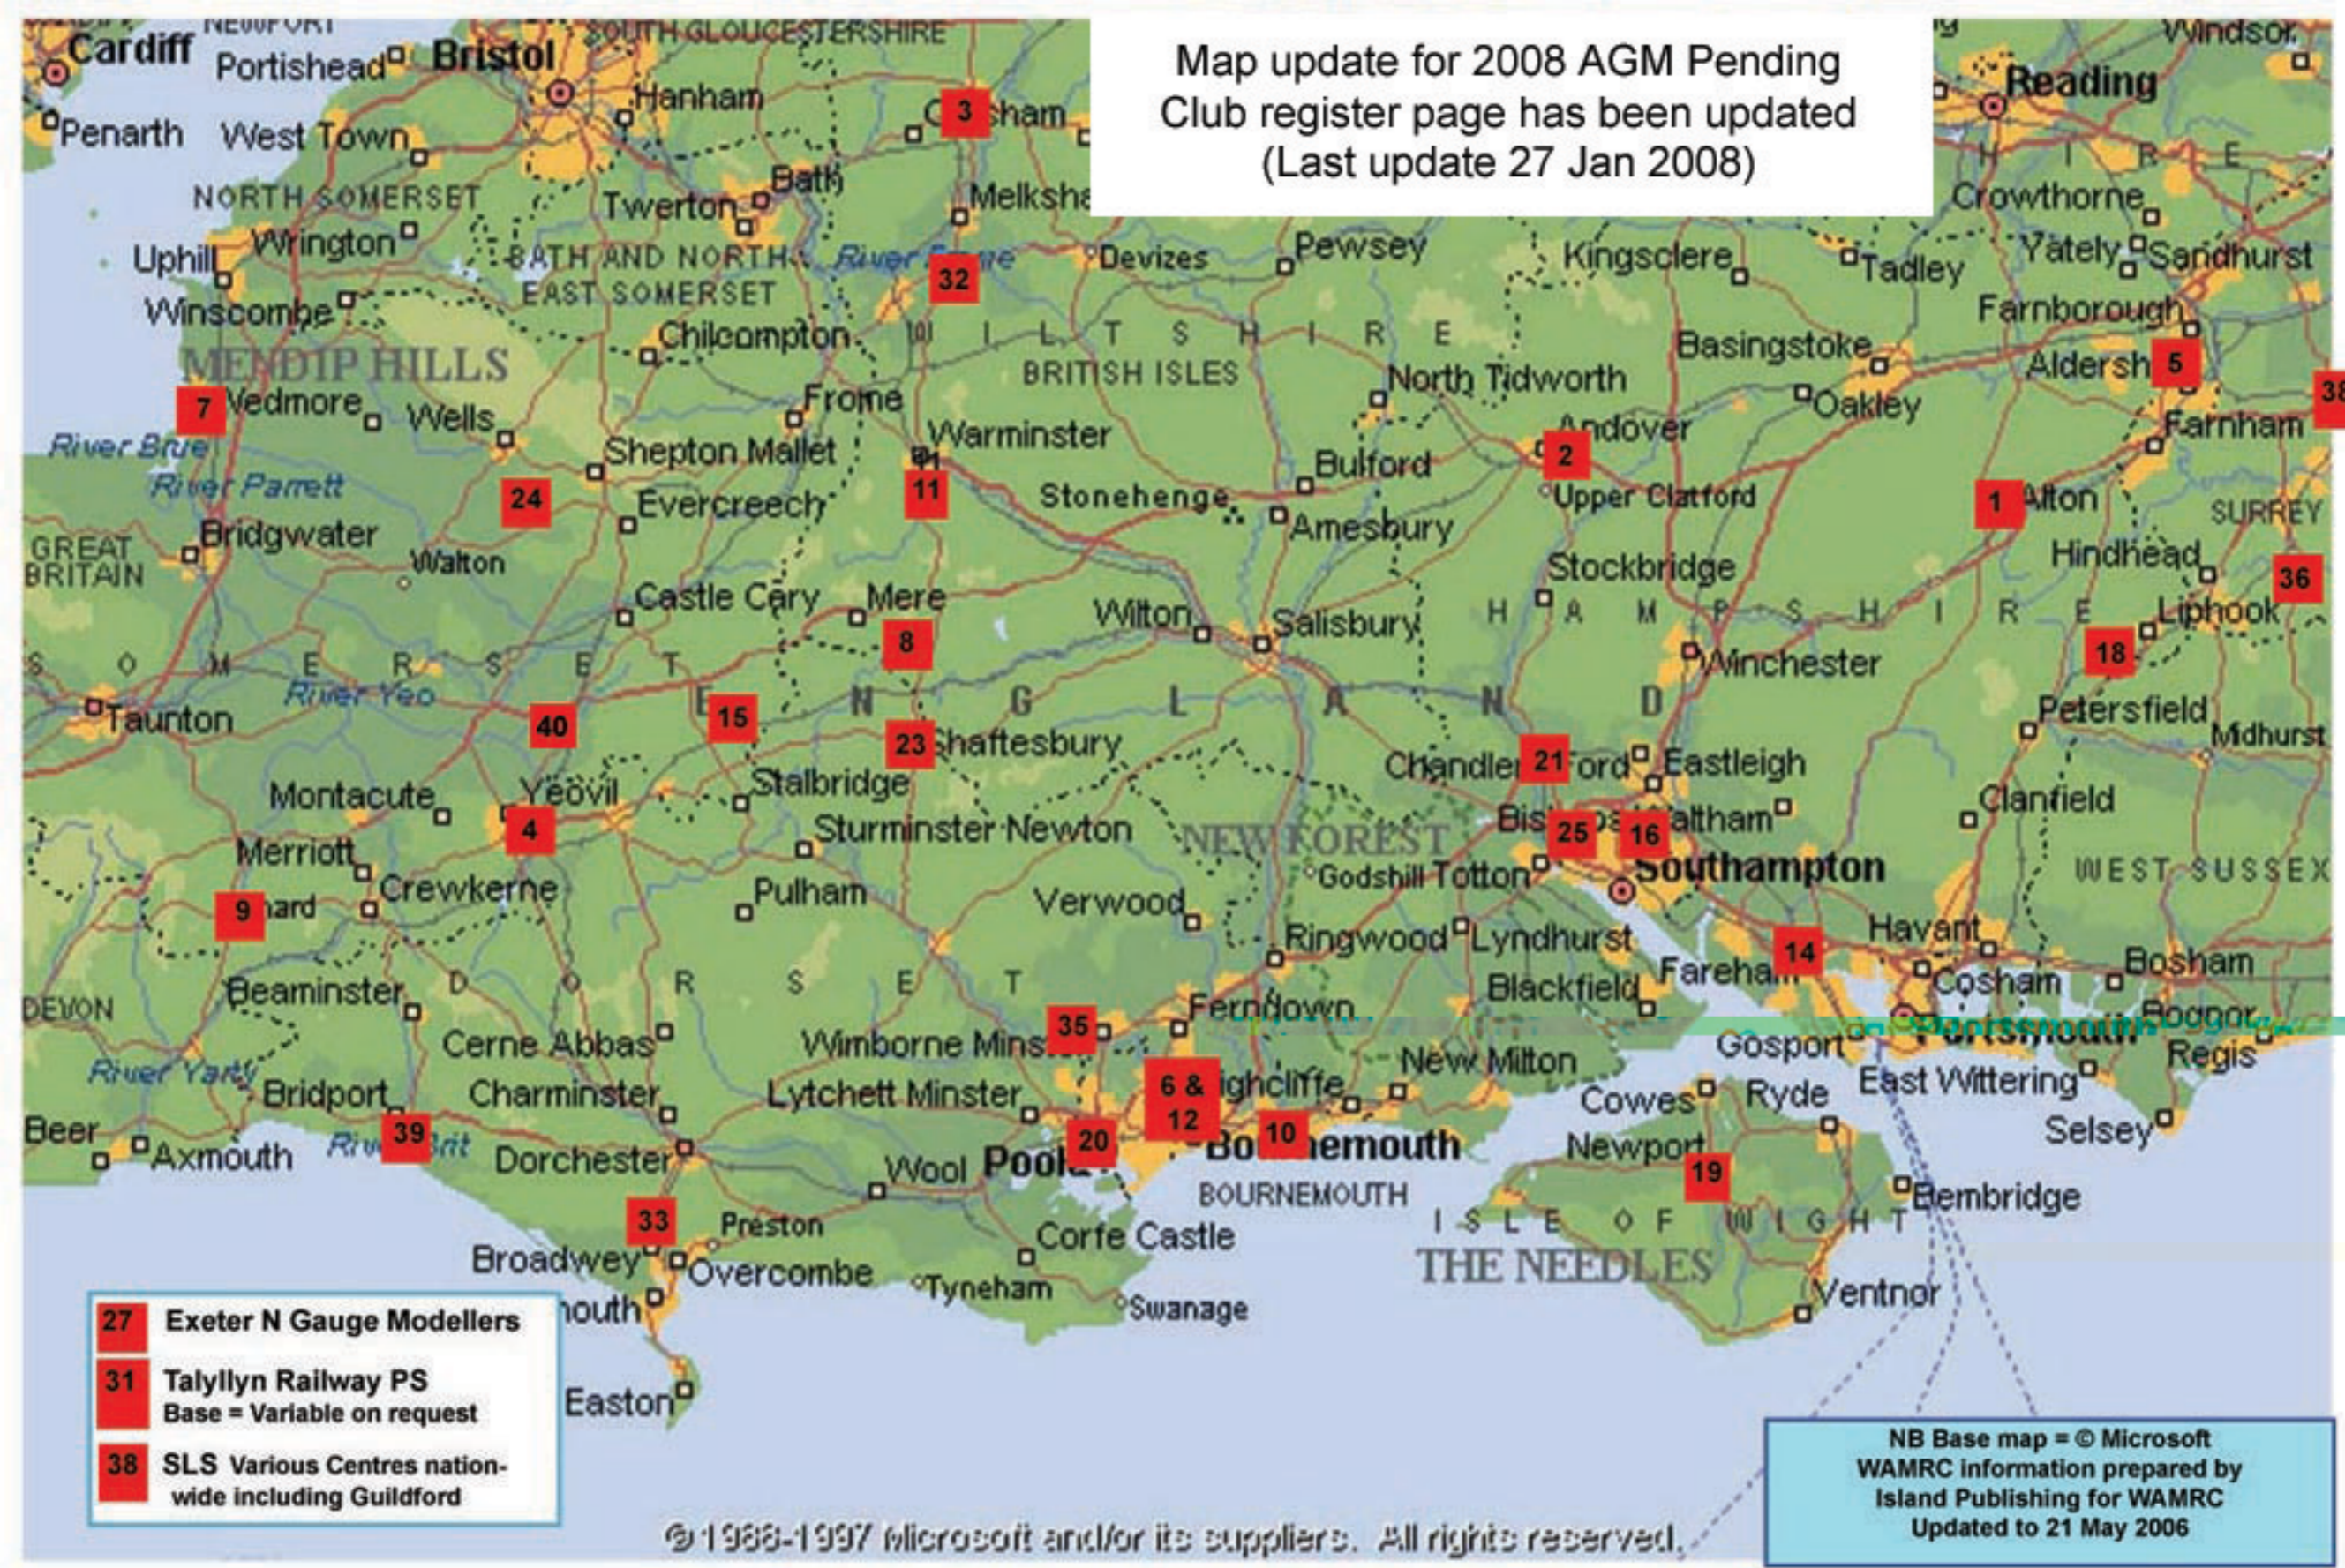

Map update for 2008 AGM Pending
 Club register page has been updated
 (Last update 27 Jan 2008)

- 27** Exeter N Gauge Modellers
- 31** Talylyn Railway PS
Base = Variable on request
- 38** SLS Various Centres nation-
wide including Guildford

NB Base map = © Microsoft
 WAMRC information prepared by
 Island Publishing for WAMRC
 Updated to 21 May 2006